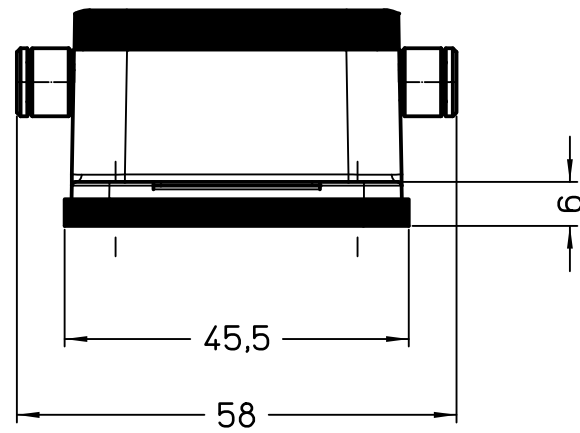

Diritti riservati All rights reserved

Panel cut-out

Dimensions
in mm

Simplified representation with dimensions without tolerance

Original Size A4

Date 03/03/23

Sign. G.Renna

CHI 06 YC

Bulkhead mounting housing size "44.27", with 2 central pegs

Scale

1:1