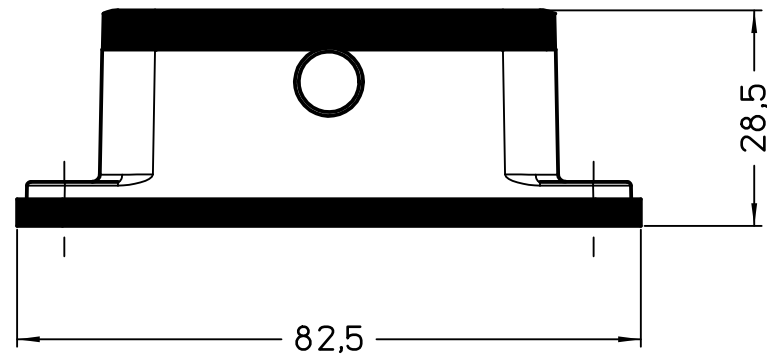

Diritti riservati All rights reserved

Panel cut-out

Dimensions
in mm

Simplified representation with dimensions without tolerance

Original Size A4

Date 03/03/23

Sign. G.Renna

CHI 06 YC

Bulkhead mounting housing size "44.27", with 2 central pegs

Scale

1:1