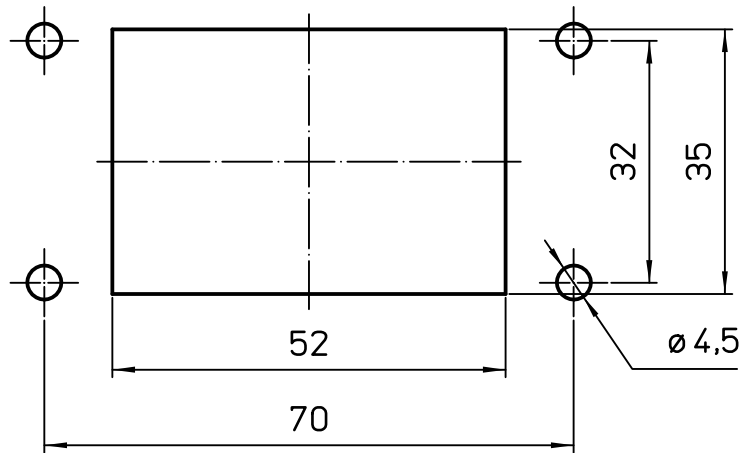

Diritti riservati All rights reserved

Panel cut-out

Dimensions
in mm

Simplified representation with dimensions without tolerance

Original Size A4

Date 03/03/23

Sign. G.Renna

CHI 06 YC

Bulkhead mounting housing size "44.27", with 2 central pegs

Scale

1:1